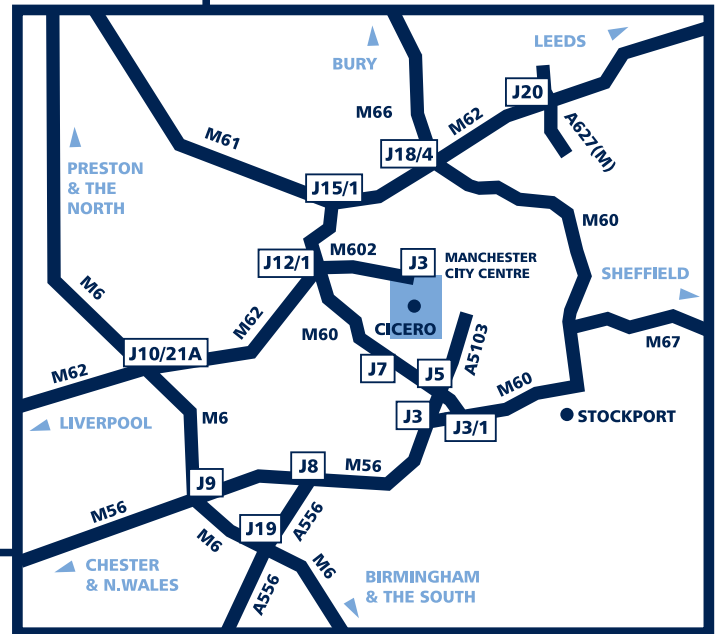

## directions to cicero

### from the north

From the M62 follow signs for Manchester. Look out for M602 for Salford. Once on M602 keep in the lane signed Trafford Park/Salford Quays. At the end of the motorway you will come to some traffic lights at a large roundabout. Take the third exit from the roundabout (Trafford Road) signed Salford Quays. Remain on Trafford Road for about a mile, at the fourth set of traffic lights (opposite the Copthorne Hotel) turn left into Exchange Quay. Turn right at the roundabout to security who will direct you to an available parking space.

### from the south

Following the M6 North, leave at Junction 19 and follow the M56 to Manchester, From the M56 take the M60 signed Bolton/Preston, leave at junction 7. Turn right onto the A56 and follow for Manchester City Centre. After 3.75 miles you reach traffic lights and White City Retail Park on your right. Turning left, take the right hand lane and pass over the Trafford Road swing bridge. Remaining in the right hand lane turn right at the next set of traffic lights into Exchange Quay. Turn right at the roundabout to security who will direct you to an available parking space.